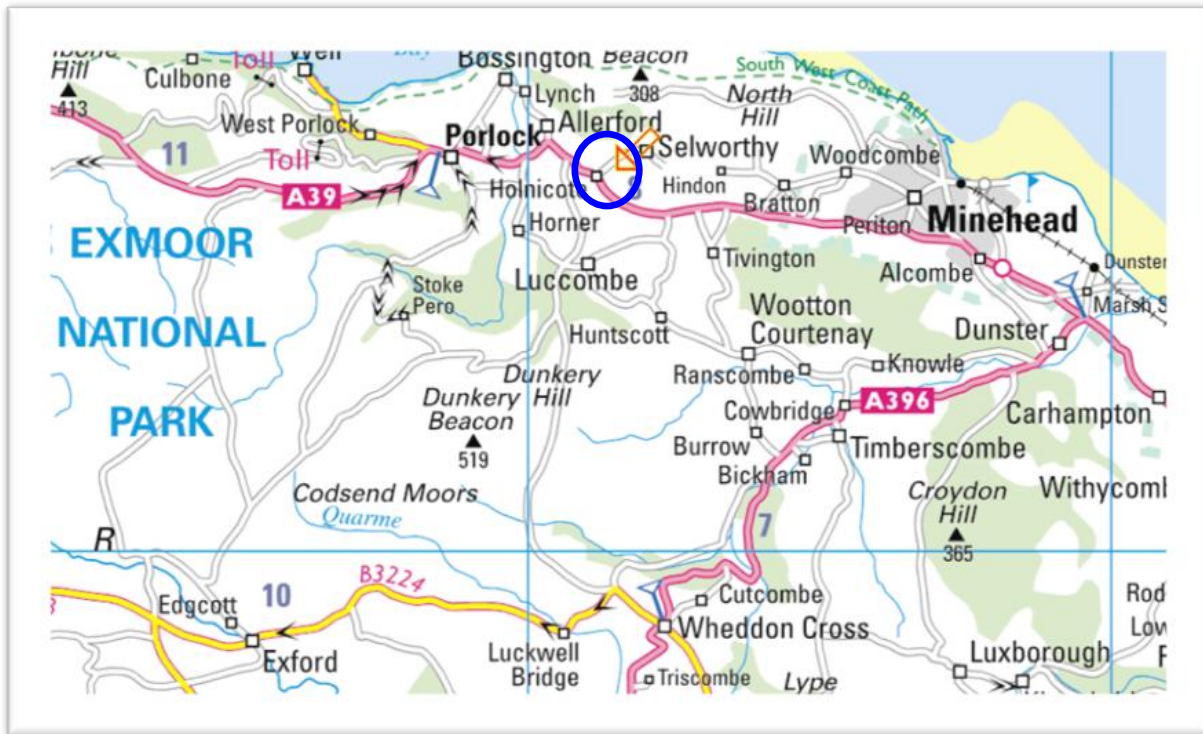

HOLNICOTE

Location Plan

Directions

The course is situated 3 miles west of Minehead off the A39. From Minehead proceed along the A39 for 3 miles. Turn left signposted Wootton Courtenay. Continue for 300 yards and then bear right. The course will be found on the right.

Description

A picturesque course nestling under Exmoor. Slightly undulating with downhill back straight and uphill home straight. Races held over three miles comprise of 2 ½ circuits. The fences are well built and comprise of portable fences.

2012 Fixtures

Devon & Somerset Staghounds
Sunday 6th May

Minehead Harriers & West Somerset
Saturday 12th May